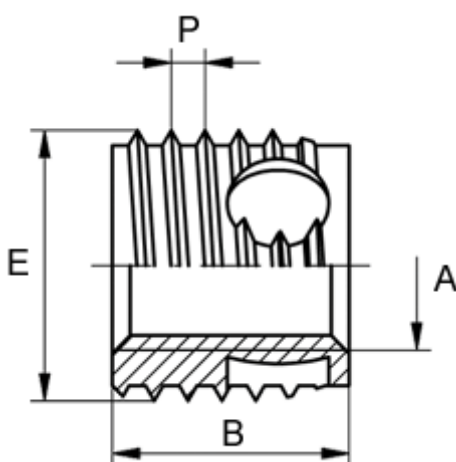

Article number: 12337000050500  
Description: KLEE-coil 337 000 050.500  
M5 St. steel 1.4305

## Measures

Female thread A	= M5
Length B	= 7
Male thread E	= 8.0
Min hole depth blind hole	= 9
Thread pitch P	= 1.00
Type	= 337 000 050 ...